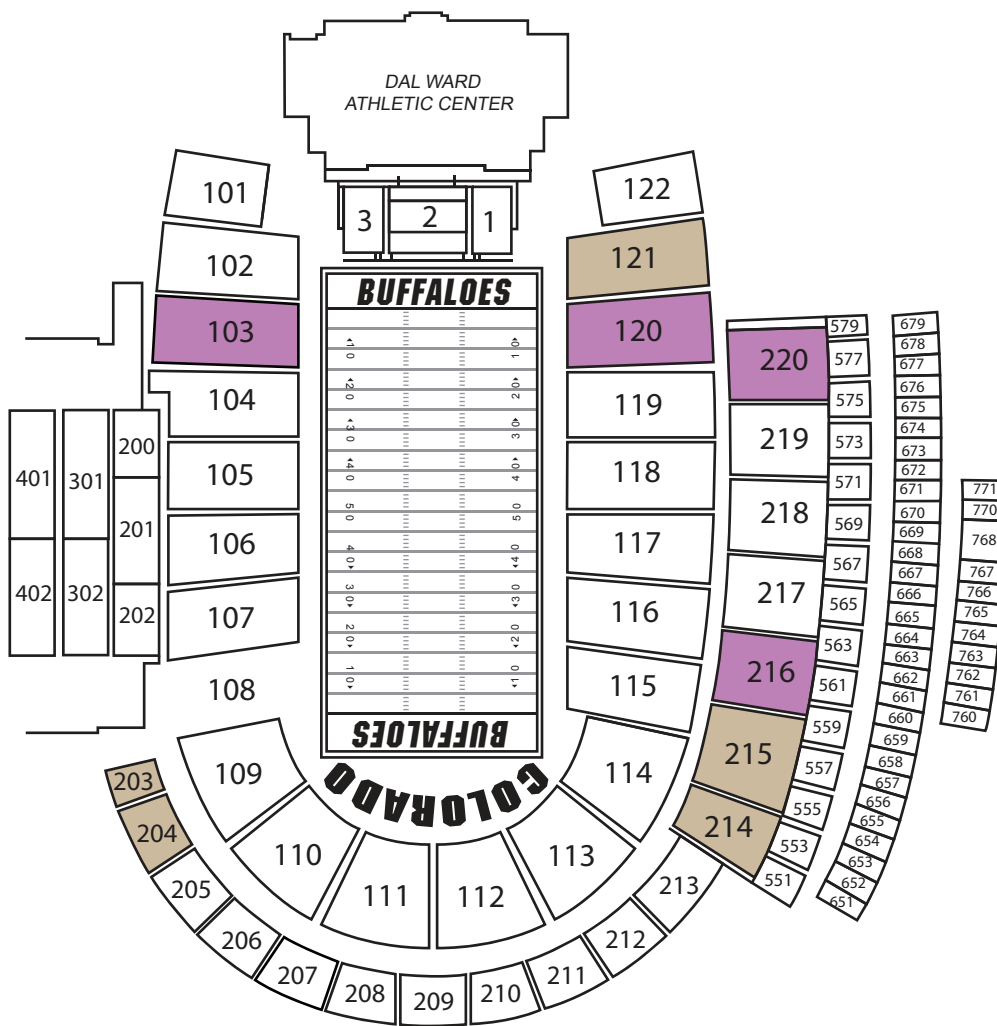

2013 COLORADO FOOTBALL SEASON TICKET PRICES

	Buff Club Contribution	Ticket	Total
	Price Level 3 \$100/seat	+ \$295	\$395
	Price Level 4 \$25/seat	+ \$225	\$250